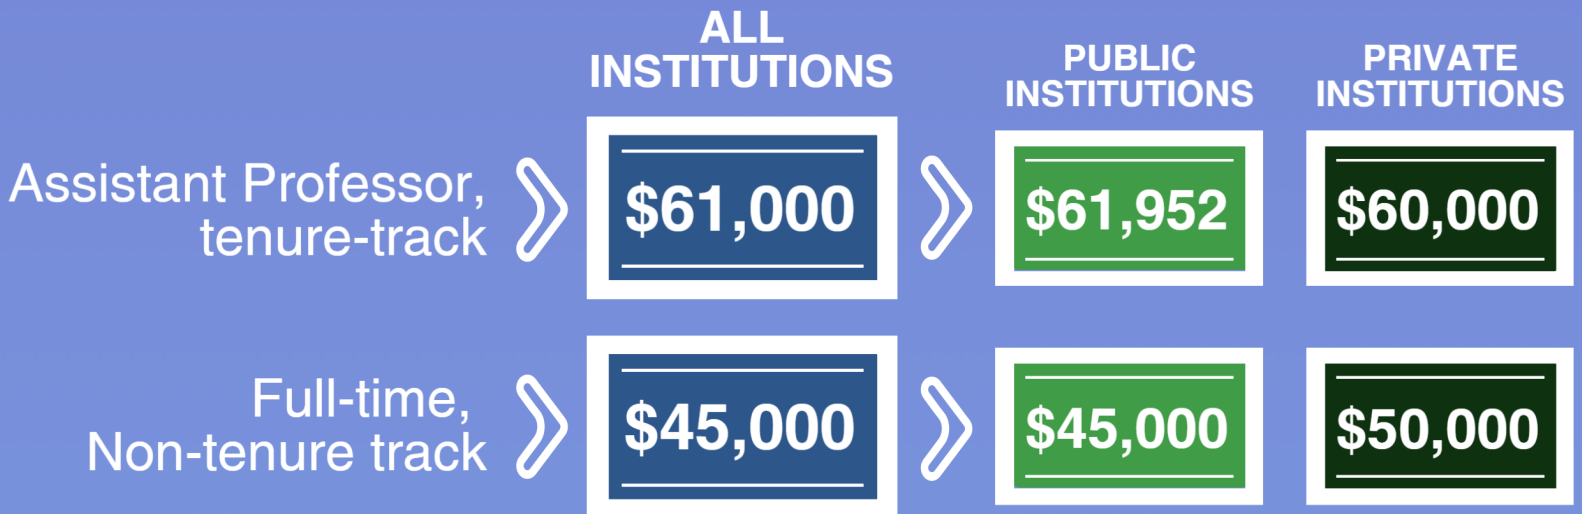

STARTING SALARIES

Median starting salaries, 2015-2016

Median starting salaries by institution type, 2015-2016

Assistant Professor, tenure-track

Full-time, Non-tenure track

Data presented here are from the 2015-2016 APSA Departmental Survey. The survey was administered to 1,243 departments at 4-year colleges and universities offering degrees in courses in Political Science and Government in the United States. 349 departments responded to the survey for an overall response rate of 28.1%.