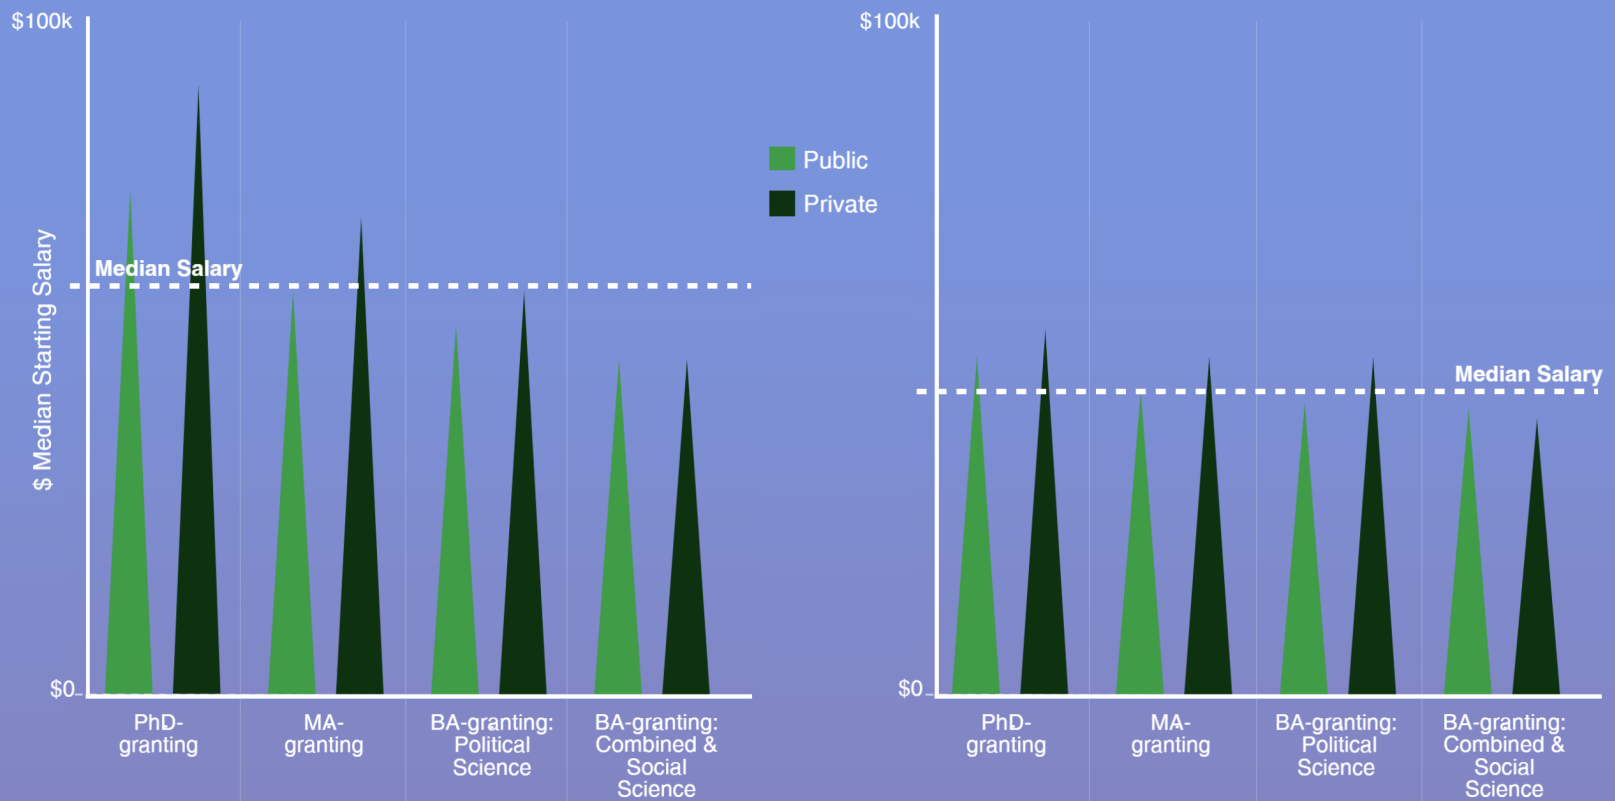

STARTING SALARIES

Median starting salaries, 2015-2016

Median starting salaries by institution type, 2015-2016

Assistant Professor, tenure-track

Full-time, Non-tenure track

Data presented here are from the 2015-2016 APSA Departmental Survey. The survey was administered to 1,243 departments at 4-year colleges and universities offering degrees in courses in Political Science and Government in the United States. 349 departments responded to the survey for an overall response rate of 28.1%.