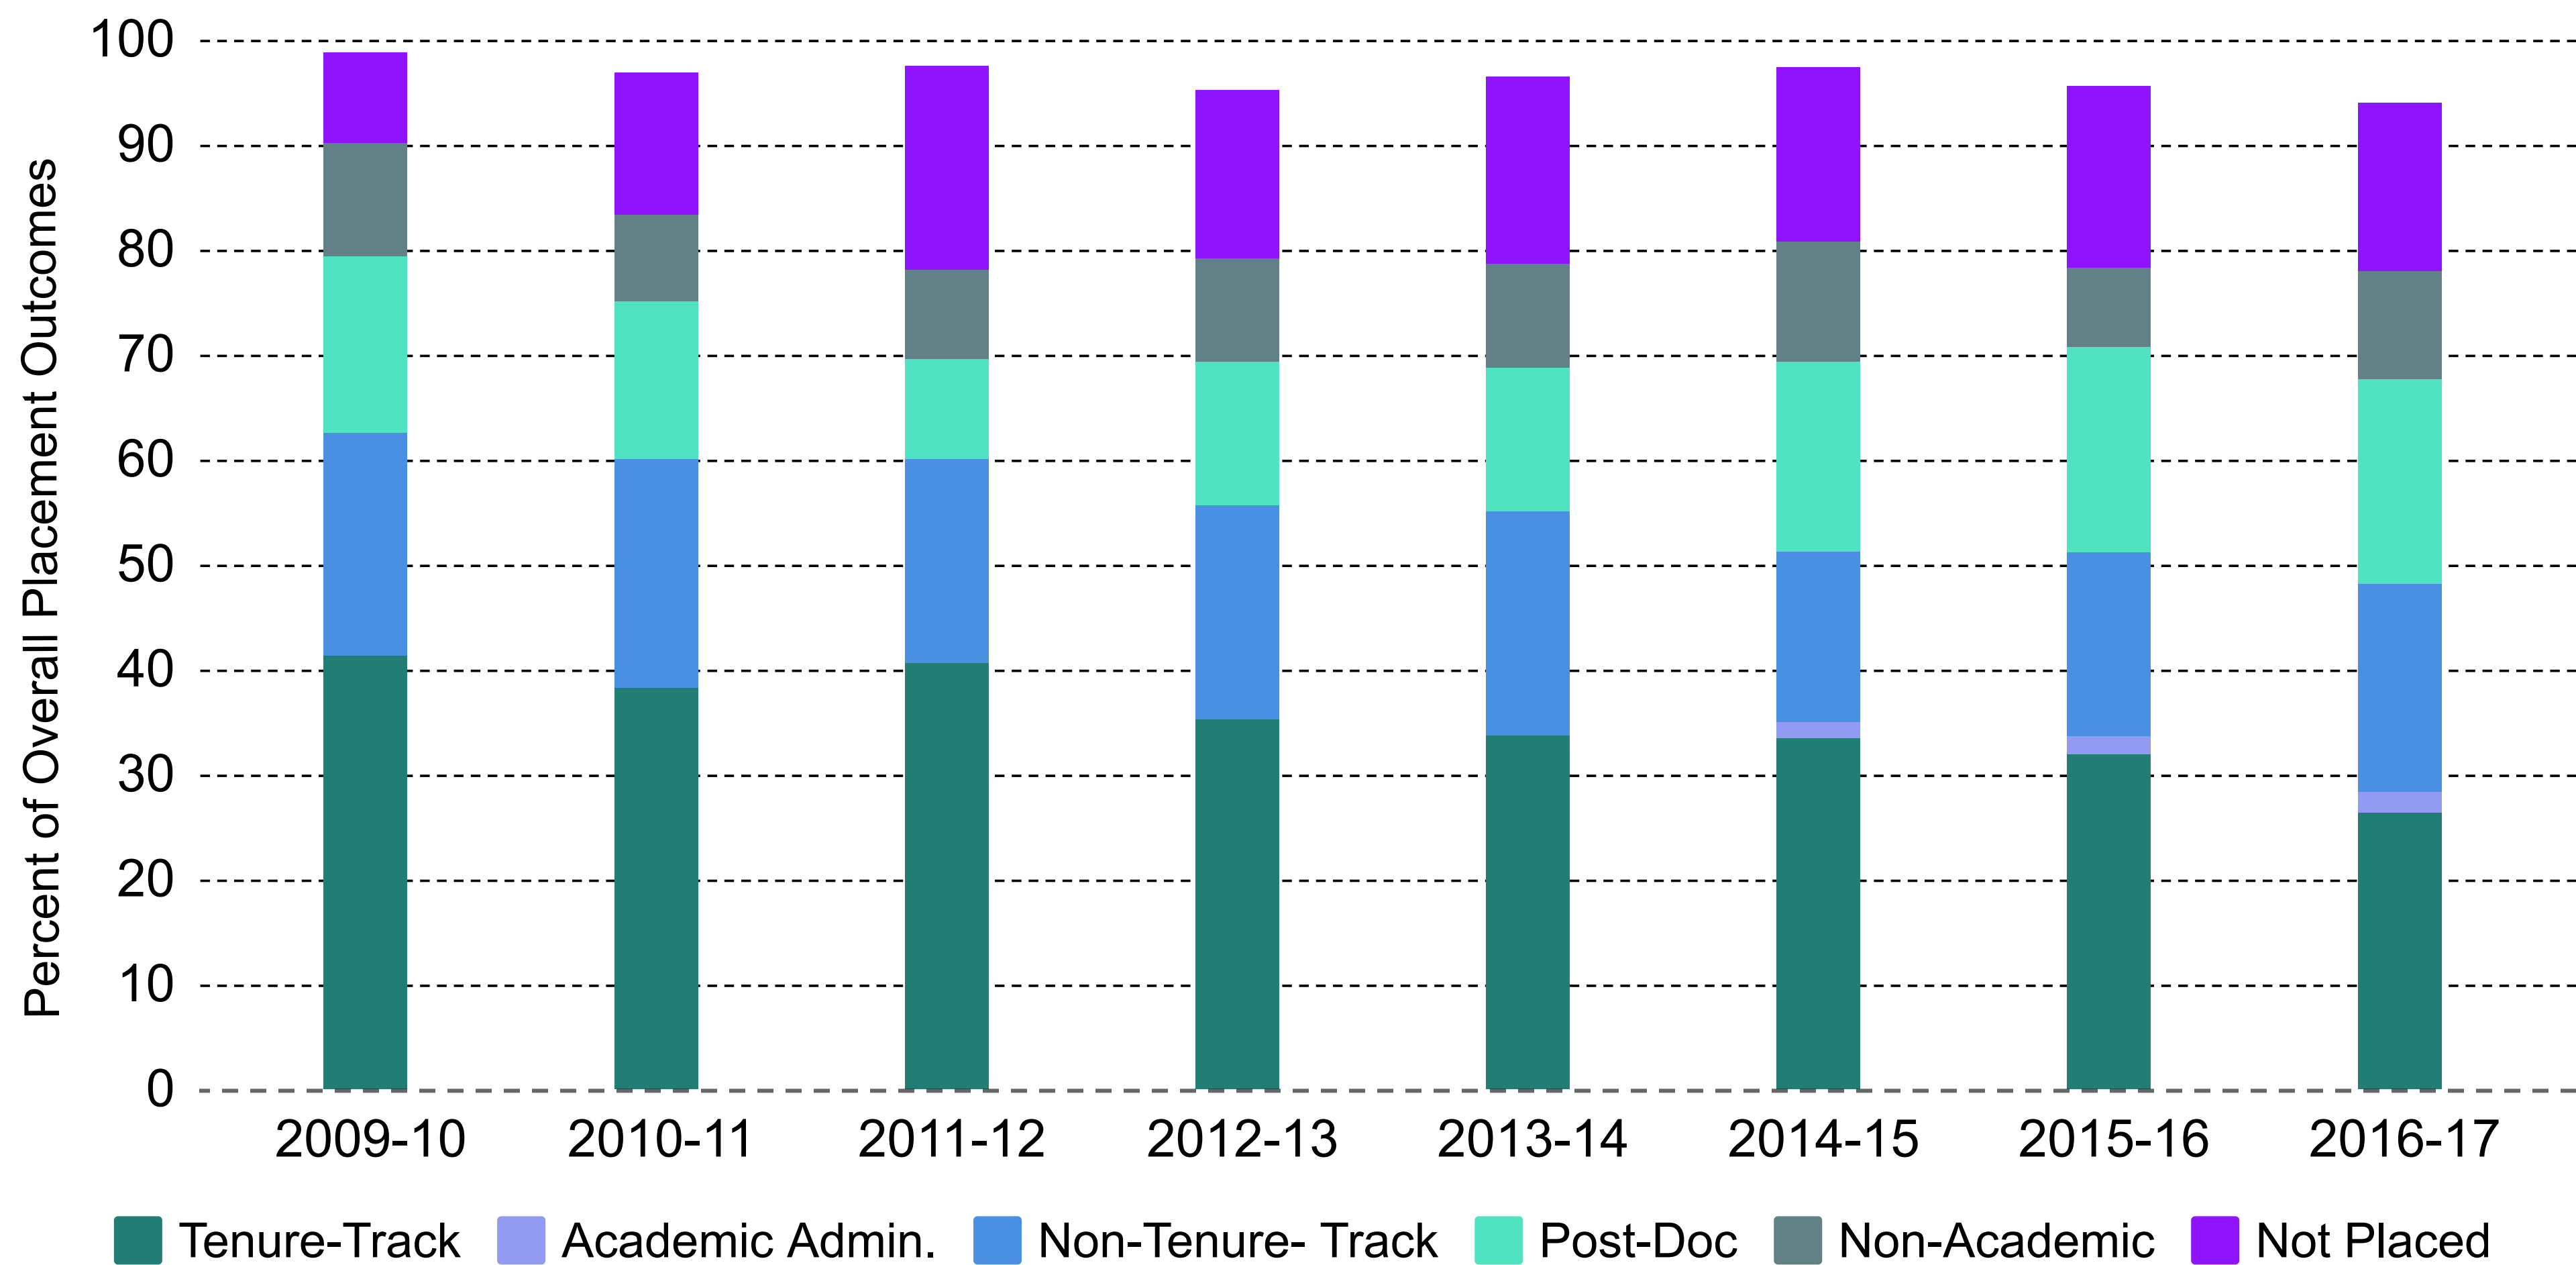

# Graduate Placement

## Overall Placement Outcomes 2009-2017

## Placement Outcomes by Degree Status 2016-2017

PhD Candidates

ABD Candidates

Data presented here are sourced from the annual APSA Graduate Department Survey. The 2016-2017 survey was administered to 126 departments, with a response rate of 64.3%. Full report coming soon.

Note: Excluded from these tables are placement outcomes not known by departments.